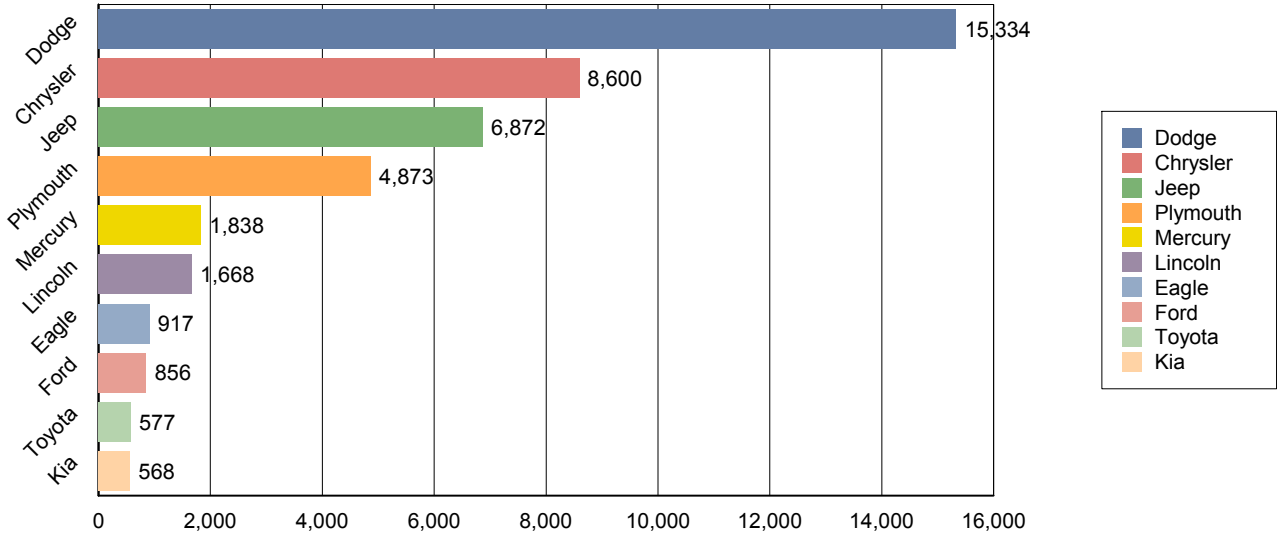

Top 10 Vehicle Makes

West Dodge

2/8/2008

Vehicle Count by Make

<u>Make</u>	<u>Count</u>	<u>Dealer Make</u>
Dodge	15,334	Yes
Chrysler	8,600	Yes
Jeep	6,872	Yes
Plymouth	4,873	Yes
Mercury	1,838	No
Lincoln	1,668	No
Eagle	917	Yes
Ford	856	No
Toyota	577	No
Kia	568	No

Total Dealer Make Vehicles:	36,596
Total Non Dealer Make Vehicles:	8,567